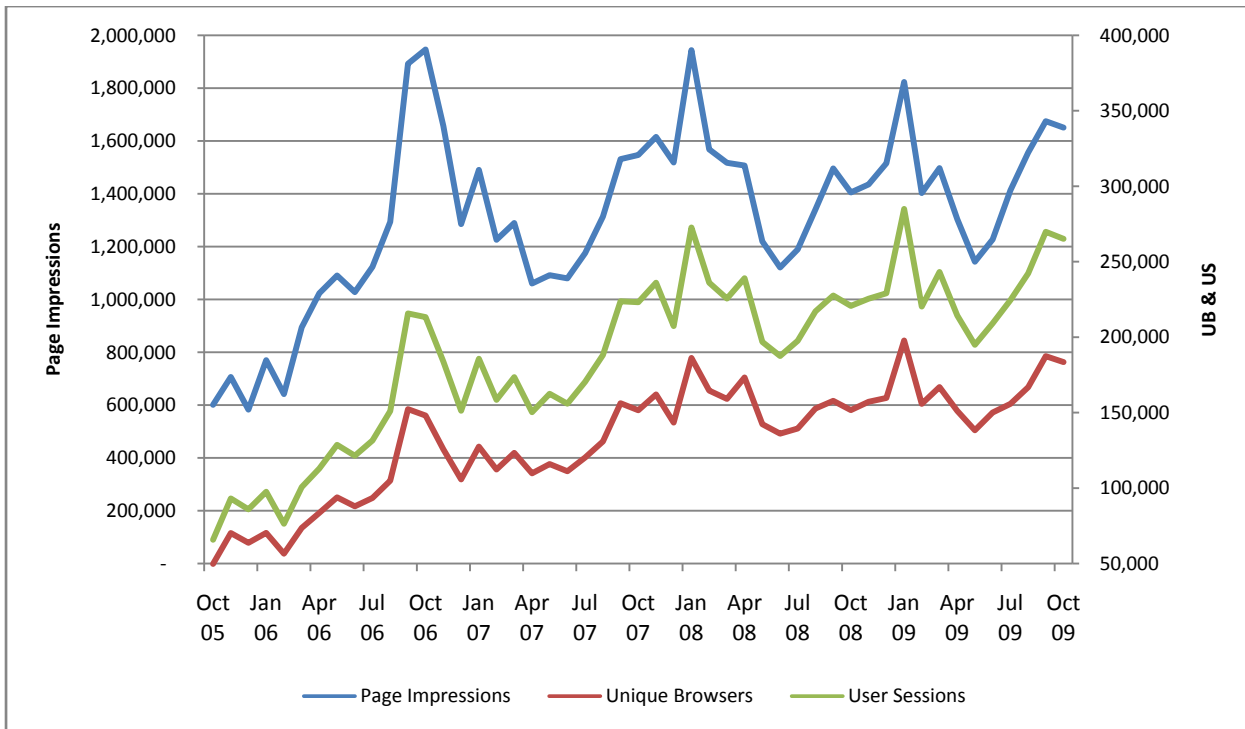

Monthly Web Stats for www.aatrael.co.nz to October 2009: Total Traffic

This graph shows the monthly web stats trends for total traffic to www.aatrael.co.nz.

Source: Nielsen SiteCensus

Monthly Unique Browsers Web Stats for Travel Competitors to October 2009: Domestic Traffic

The graph shows the Unique Browsers ranking of the Travel category in the Domestic market.

www.aatrael.co.nz remains to be a market leader in terms of having the most unique browsers.

Source: Nielsen Market Intelligence