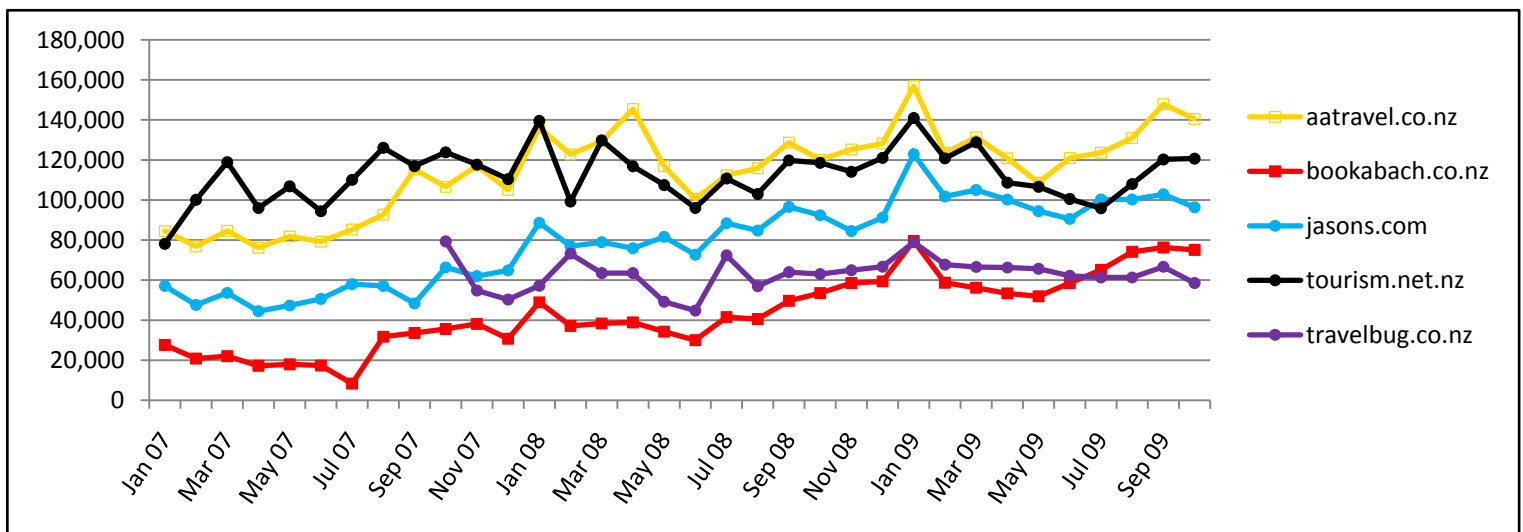

Monthly Web Stats for www.aatrael.co.nz to October 2009: Total Traffic

This graph shows the monthly web stats trends for total traffic to www.aatrael.co.nz.

Source: Nielsen SiteCensus

Monthly Unique Browsers Web Stats for Travel Competitors to October 2009: Domestic Traffic

The graph shows the Unique Browsers ranking of the Travel category in the Domestic market.

www.aatrael.co.nz remains to be a market leader in terms of having the most unique browsers.

Source: Nielsen Market Intelligence